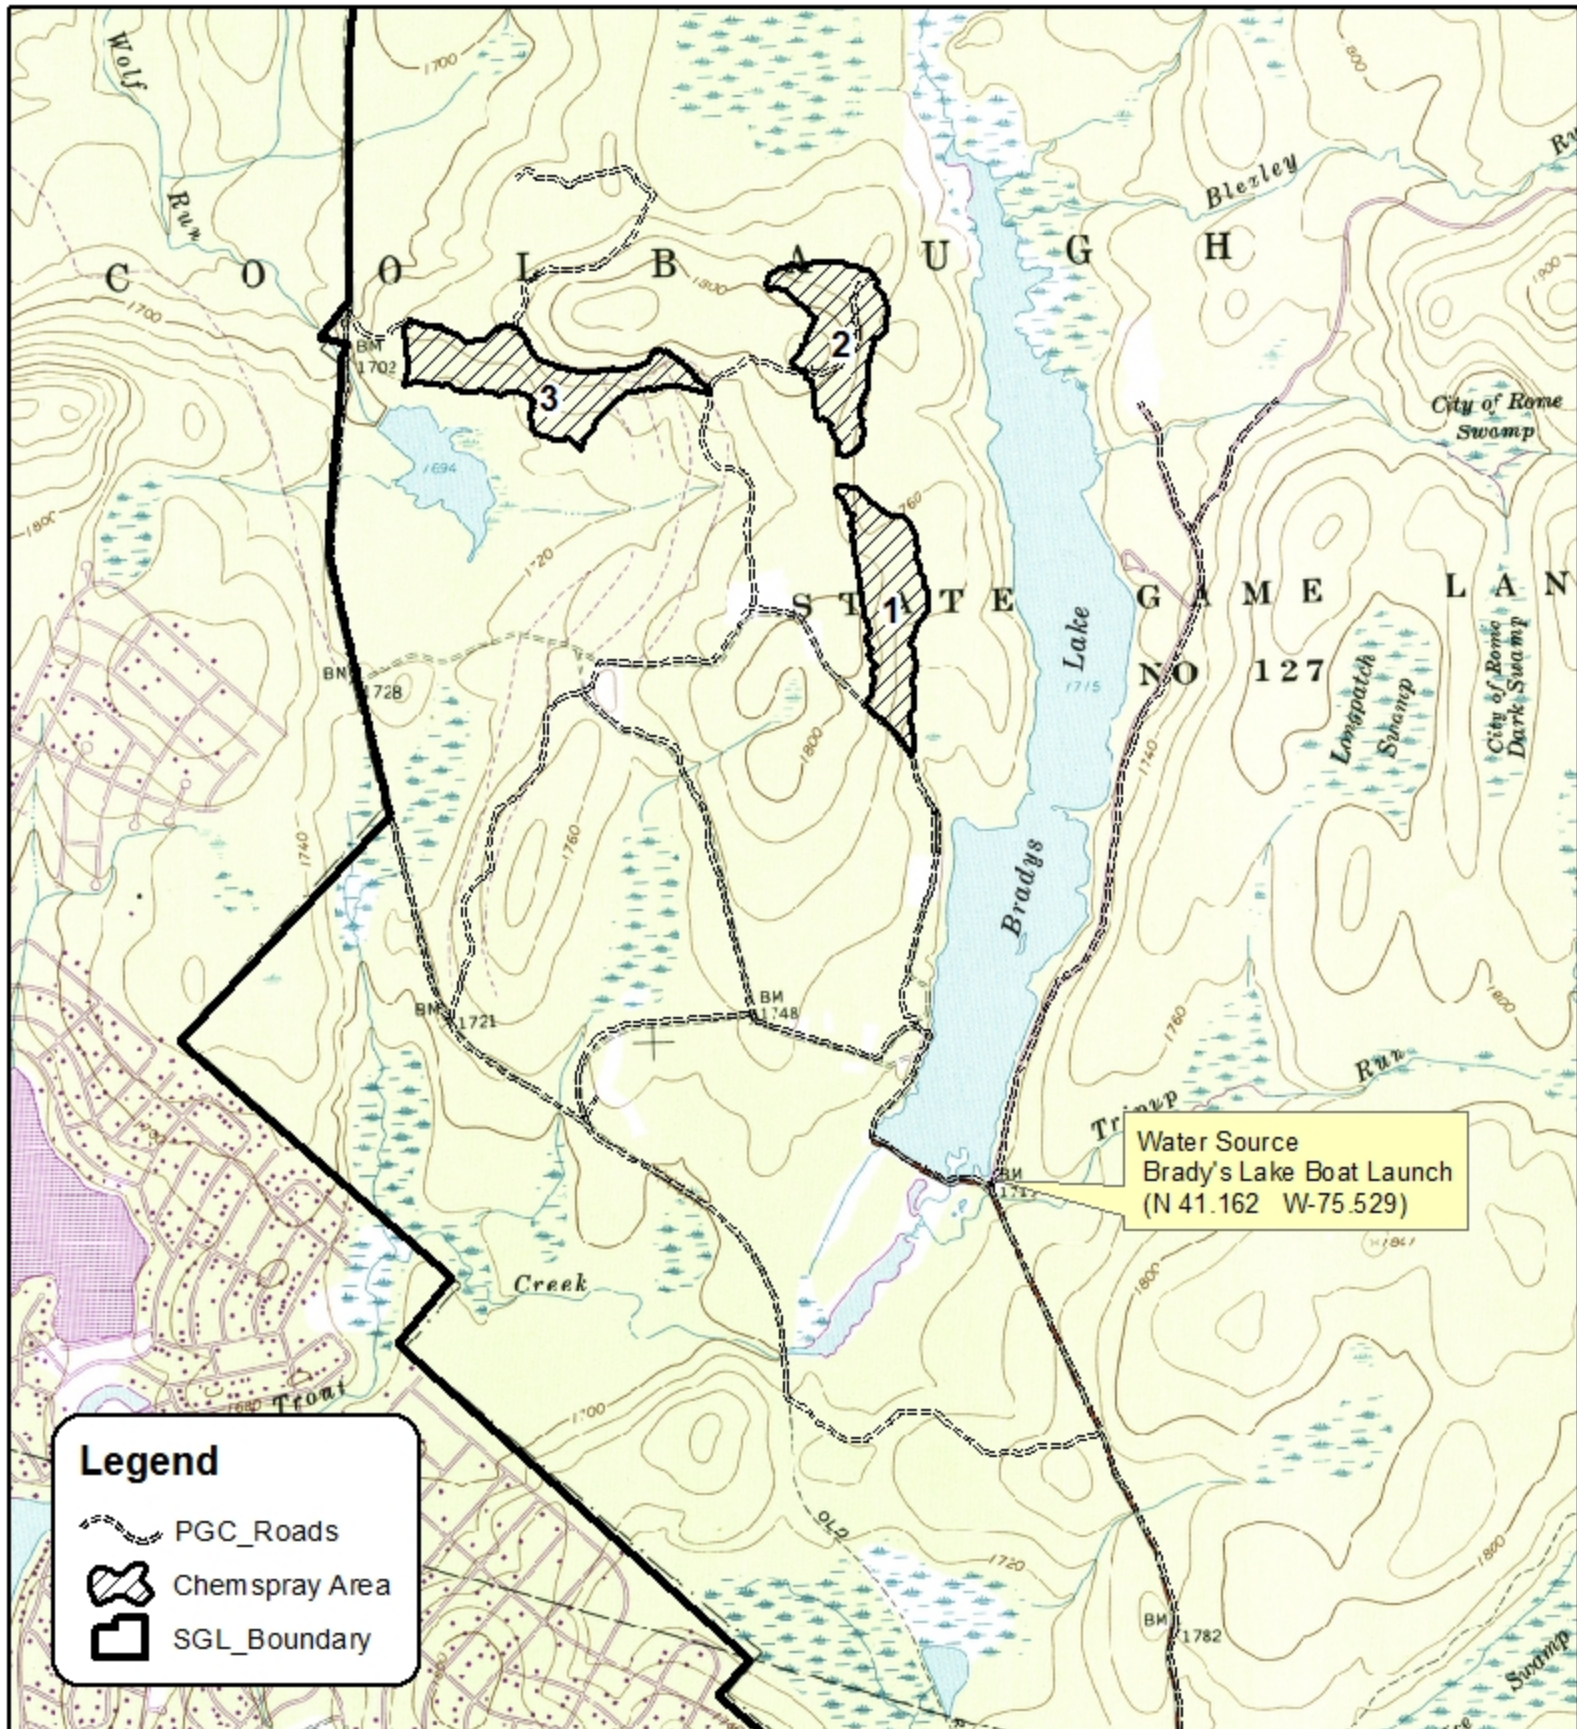

SGL 127
Monroe County
Coolbaugh Township

Wolf Run 3 Herbicide Location Map

Block 1 - 30 acres
Block 2 - 30 acres
Block 3 - 37 acres
Total treatment - 97 acres

0 5 10 20 30 40 Miles

SGL 127
Monroe County
Coolbaugh Township

Wolf Run 3 Herbicide Treatment Map

Block 1 - 30 acres
Block 2 - 30 acres
Block 3 - 37 acres
Total treatment - 97 acres

Legend

- PGC_Roads
- Chemspray Area
- SGL_Boundary

Ash Creek 2 Herbicide Location Map

Legend

- PGC Roads
- Chem spray Area
- SGL Boundary

0 660 1,320 2,640 3,960 5,280 Feet

SGL 127
Monroe County
Coolbaugh Township

Rauscher Run Herbicide Location Map

Block 1- 42 acres
Block 2- 10 acres
Block 3- 26 acres
Block 4- 24 acres
Total Treatment- 102 acres

SGL 127
Monroe County
Coolbaugh Township

Rauscher Run Herbicide Treatment Map

Block 1- 42 acres
Block 2- 10 acres
Block 3- 26 acres
Block 4- 24 acres
Total Treatment- 102 acres