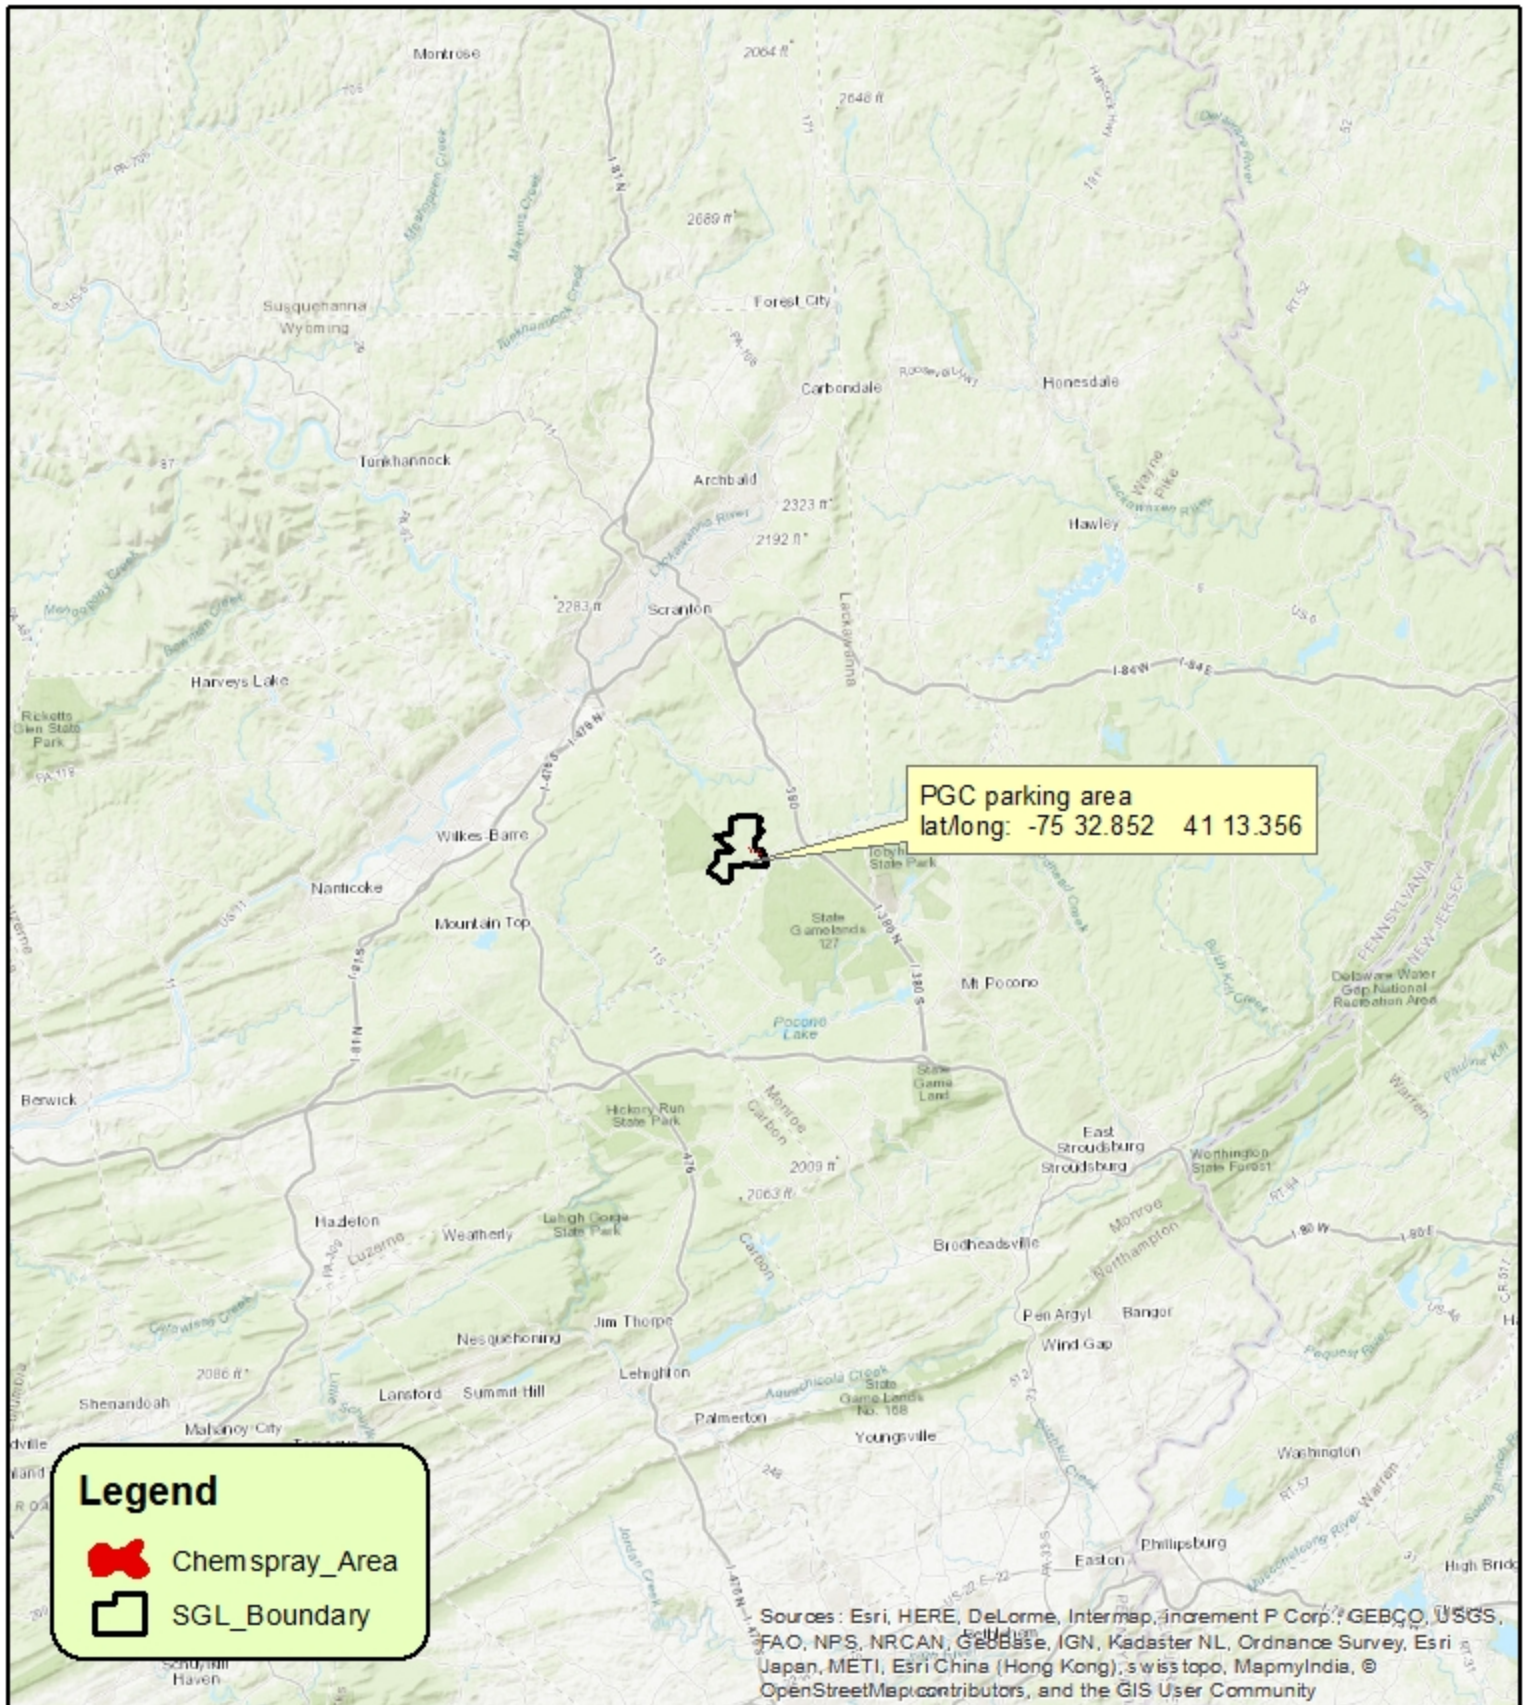

Ash Creek 2 Herbicide Location Map

Block 1- 15 acres
Block 2- 15 acres
Block 3- 16 acres
Total treatment- 46 acres