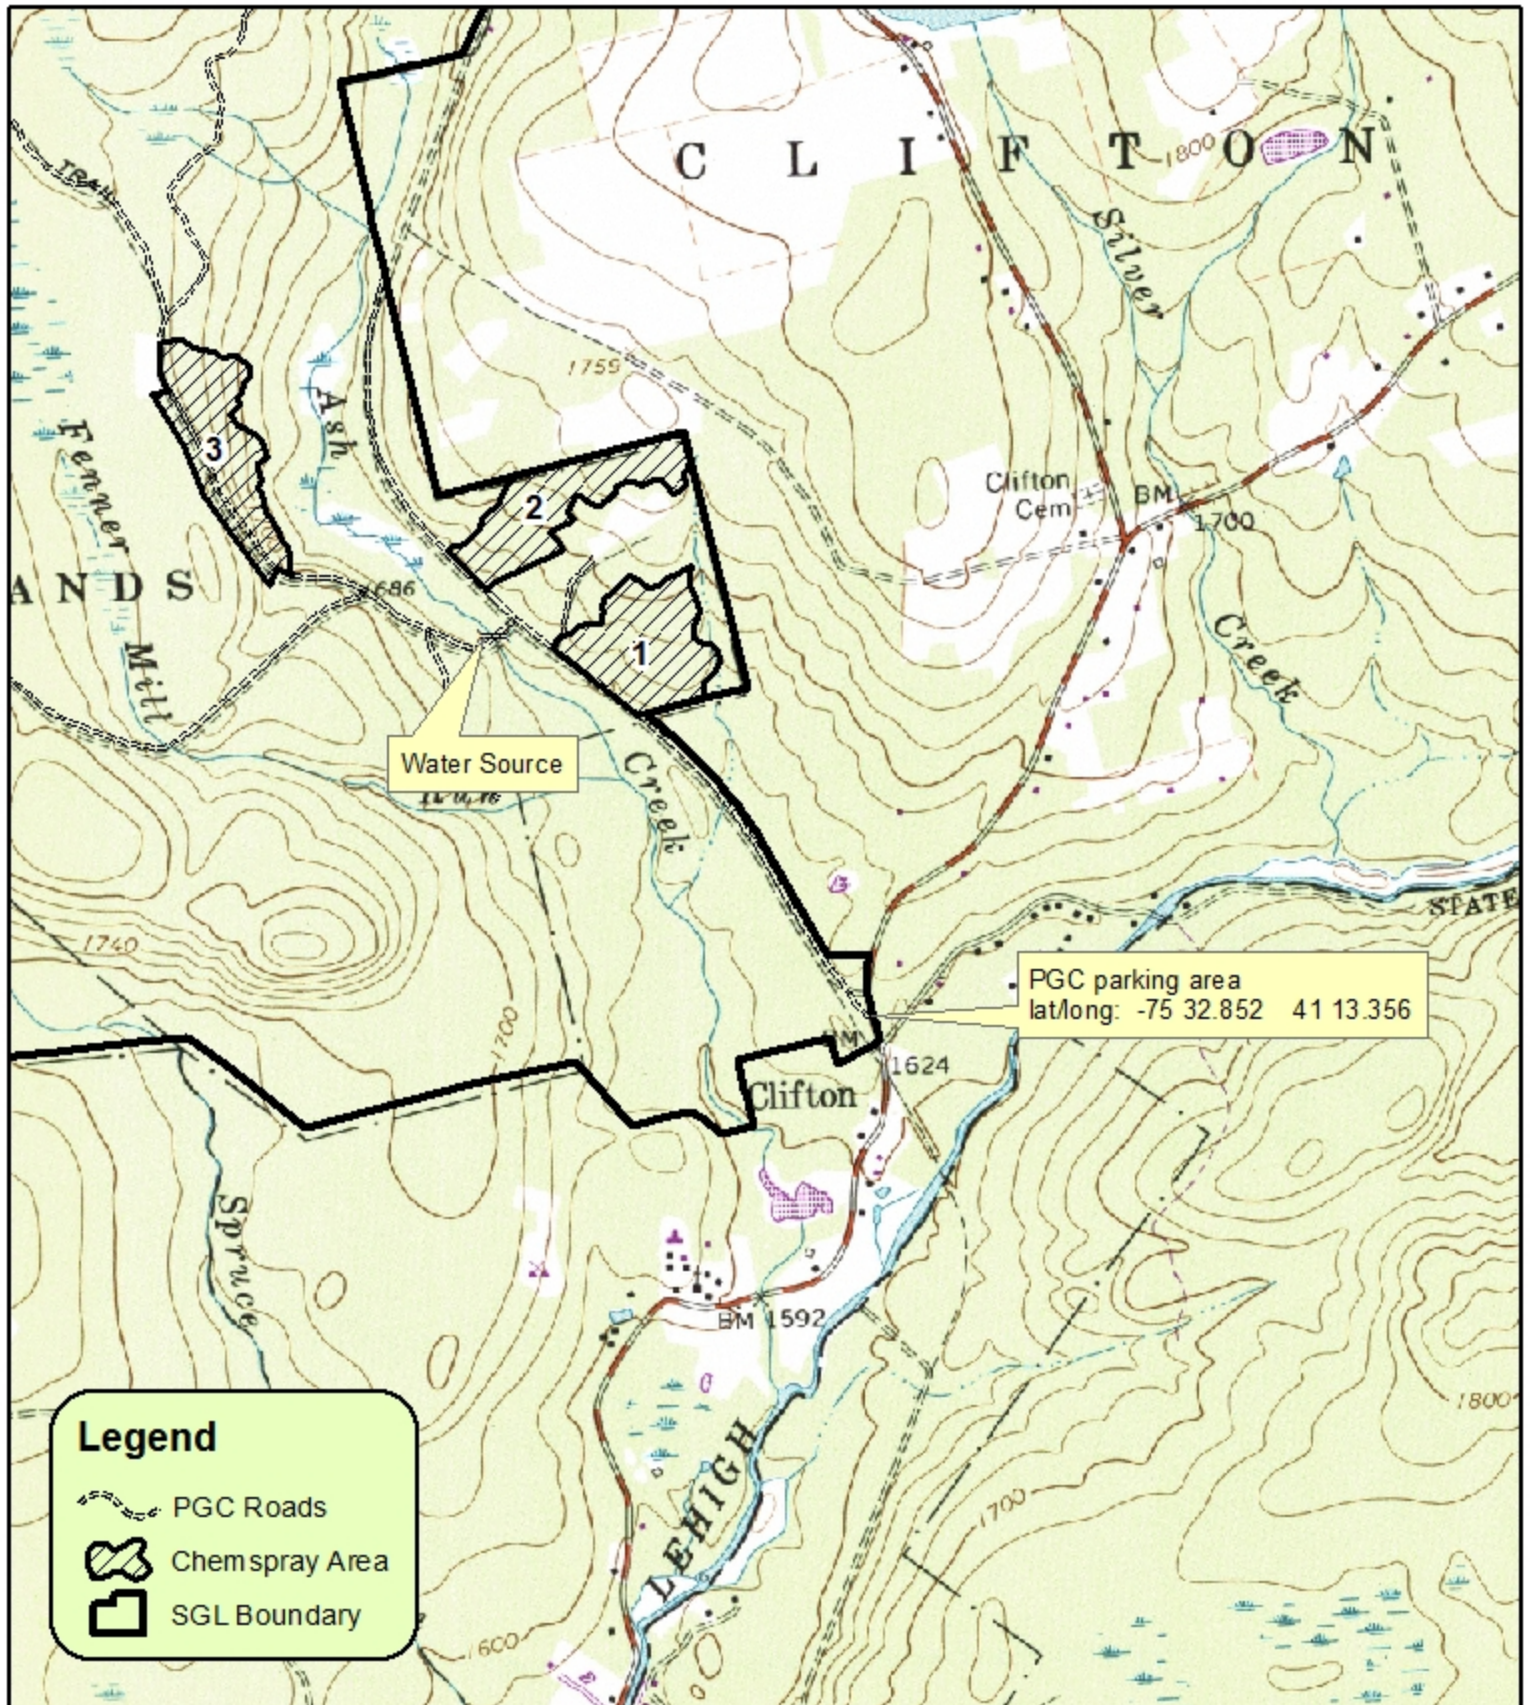

SGL 127
Monroe County
Coolbaugh Township

Wolf Run 3 Herbicide Location Map

Block 1 - 30 acres
Block 2 - 30 acres
Block 3 - 37 acres
Total treatment - 97 acres

0 5 10 20 30 40 Miles

SGL 127
Monroe County
Coolbaugh Township

Wolf Run 3 Herbicide Treatment Map

Block 1 - 30 acres
Block 2 - 30 acres
Block 3 - 37 acres
Total treatment - 97 acres

Legend

- PGC_Roads
- Chemspray Area
- SGL_Boundary

Ash Creek 2 Herbicide Location Map

Block 1- 15 acres
Block 2- 15 acres
Block 3- 16 acres
Total treatment- 46 acres

SGL 135
Clifton Township
Lackawanna County

Ash Creek 2 Herbicide Treatment Map

Block 1- 15 acres
Block 2- 15 acres
Block 3- 16 acres
Total treatment- 46 acres

Legend

- PGC Roads
- Chem spray Area
- SGL Boundary

0 660 1,320 2,640 3,960 5,280 Feet

SGL 127
Monroe County
Coolbaugh Township

Rauscher Run Herbicide Location Map

Block 1- 42 acres
Block 2- 10 acres
Block 3- 26 acres
Block 4- 24 acres
Total Treatment- 102 acres