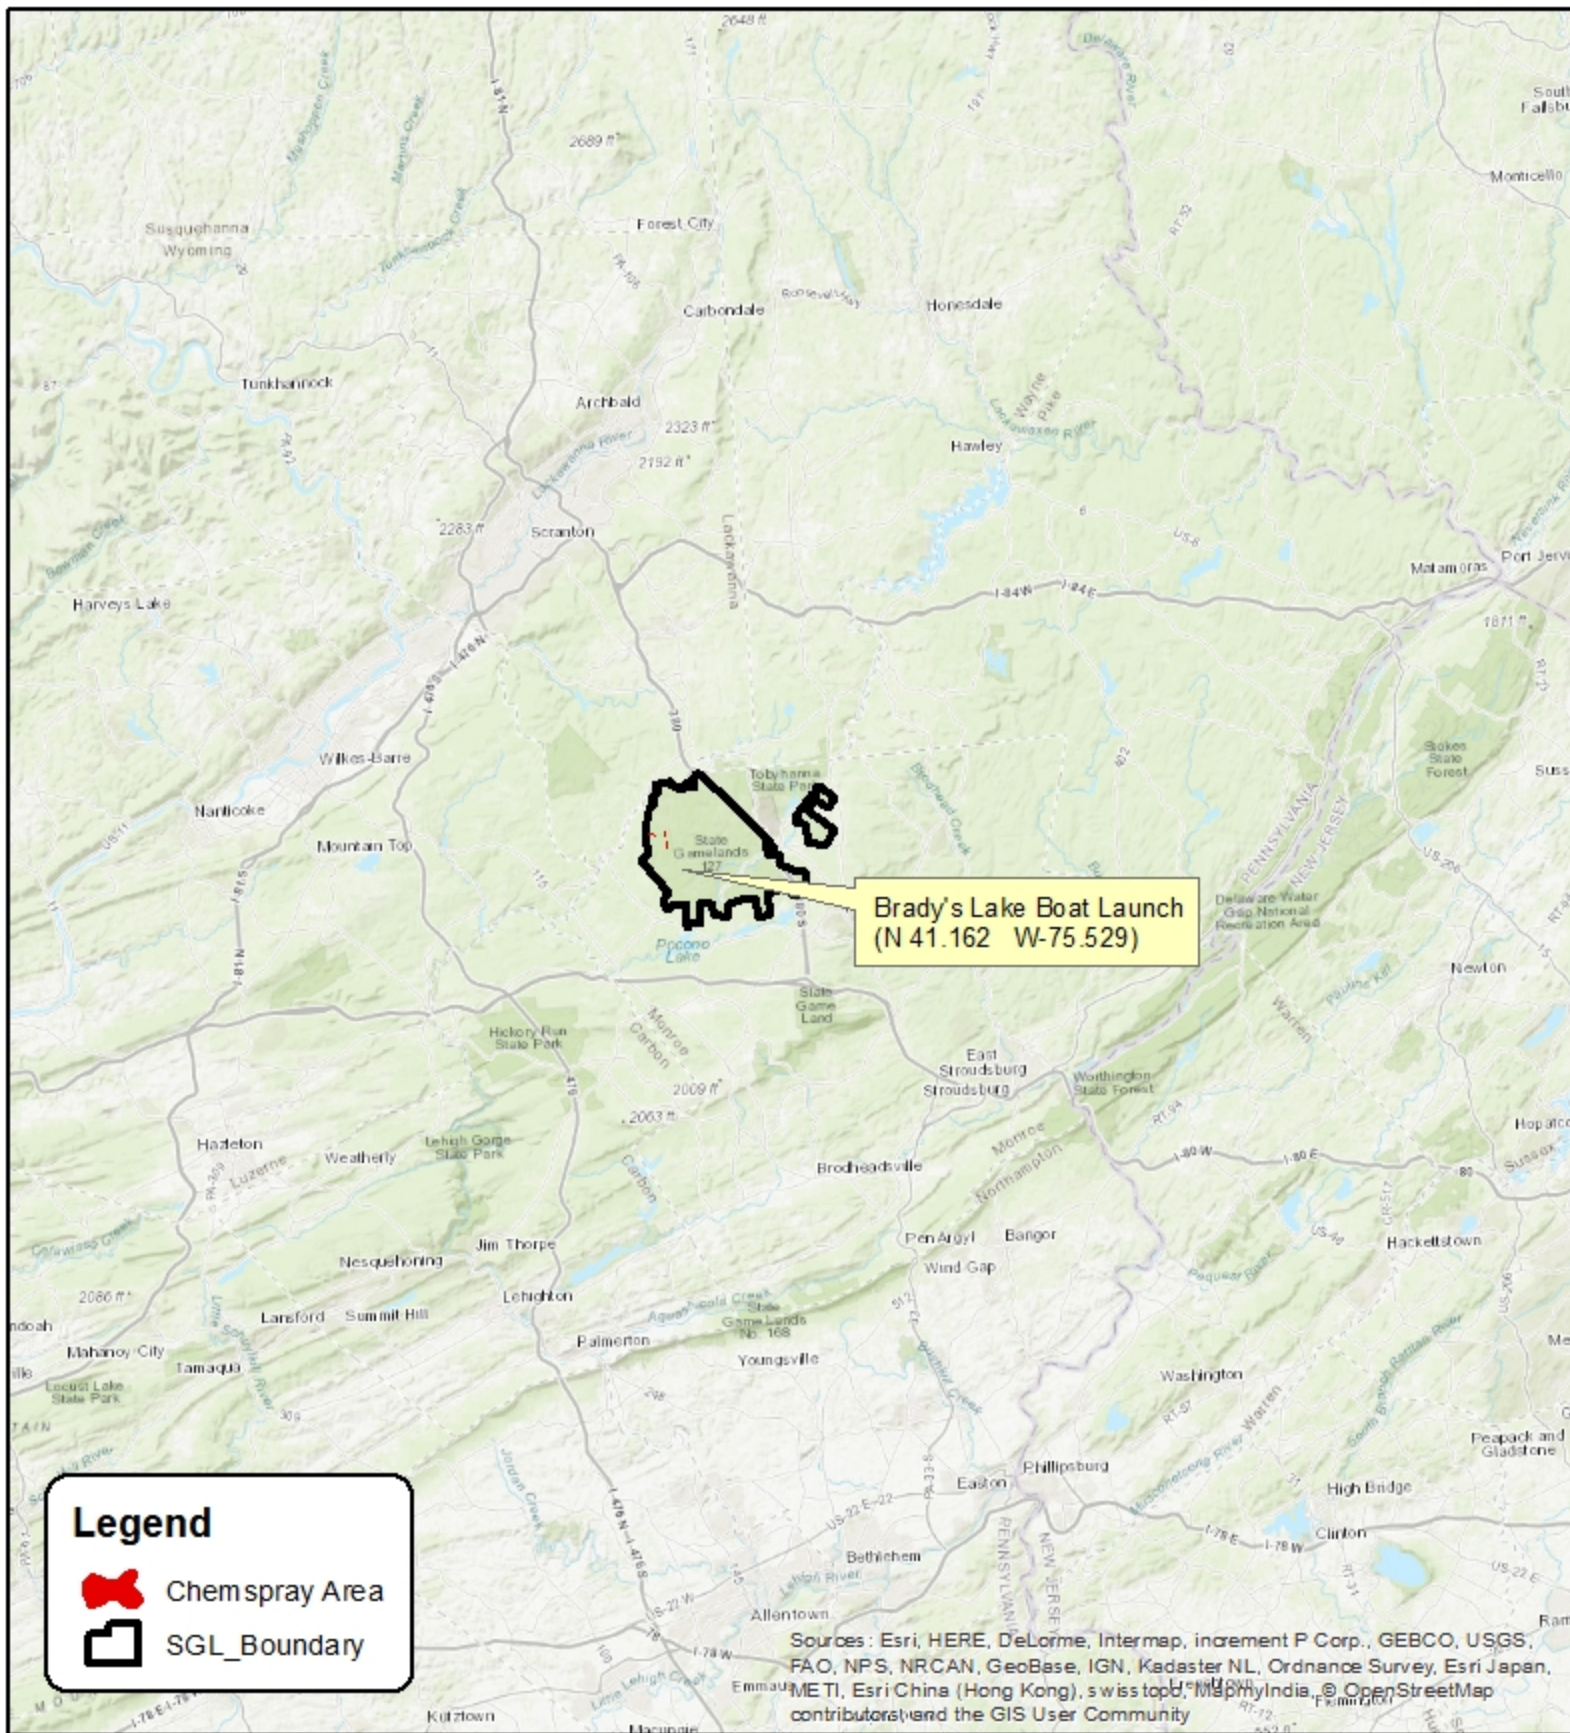

SGL 127
Monroe County
Coolbaugh Township

Wolf Run 3 Herbicide Location Map

Block 1 - 30 acres
Block 2 - 30 acres
Block 3 - 37 acres
Total treatment - 97 acres

0 5 10 20 30 40 Miles

SGL 127
Monroe County
Coolbaugh Township

Wolf Run 3 Herbicide Treatment Map

Block 1 - 30 acres
Block 2 - 30 acres
Block 3 - 37 acres
Total treatment - 97 acres

Legend

- PGC_Roads
- Chemspray Area
- SGL_Boundary

Ash Creek 2 Herbicide Location Map

Legend

- PGC Roads
- Chem spray Area
- SGL Boundary

0 660 1,320 2,640 3,960 5,280 Feet

SGL 127
Monroe County
Coolbaugh Township

Rauscher Run Herbicide Location Map

Block 1- 42 acres
Block 2- 10 acres
Block 3- 26 acres
Block 4- 24 acres
Total Treatment- 102 acres

SGL 127
Monroe County
Coolbaugh Township

Rauscher Run Herbicide Treatment Map

Block 1- 42 acres
Block 2- 10 acres
Block 3- 26 acres
Block 4- 24 acres
Total Treatment- 102 acres