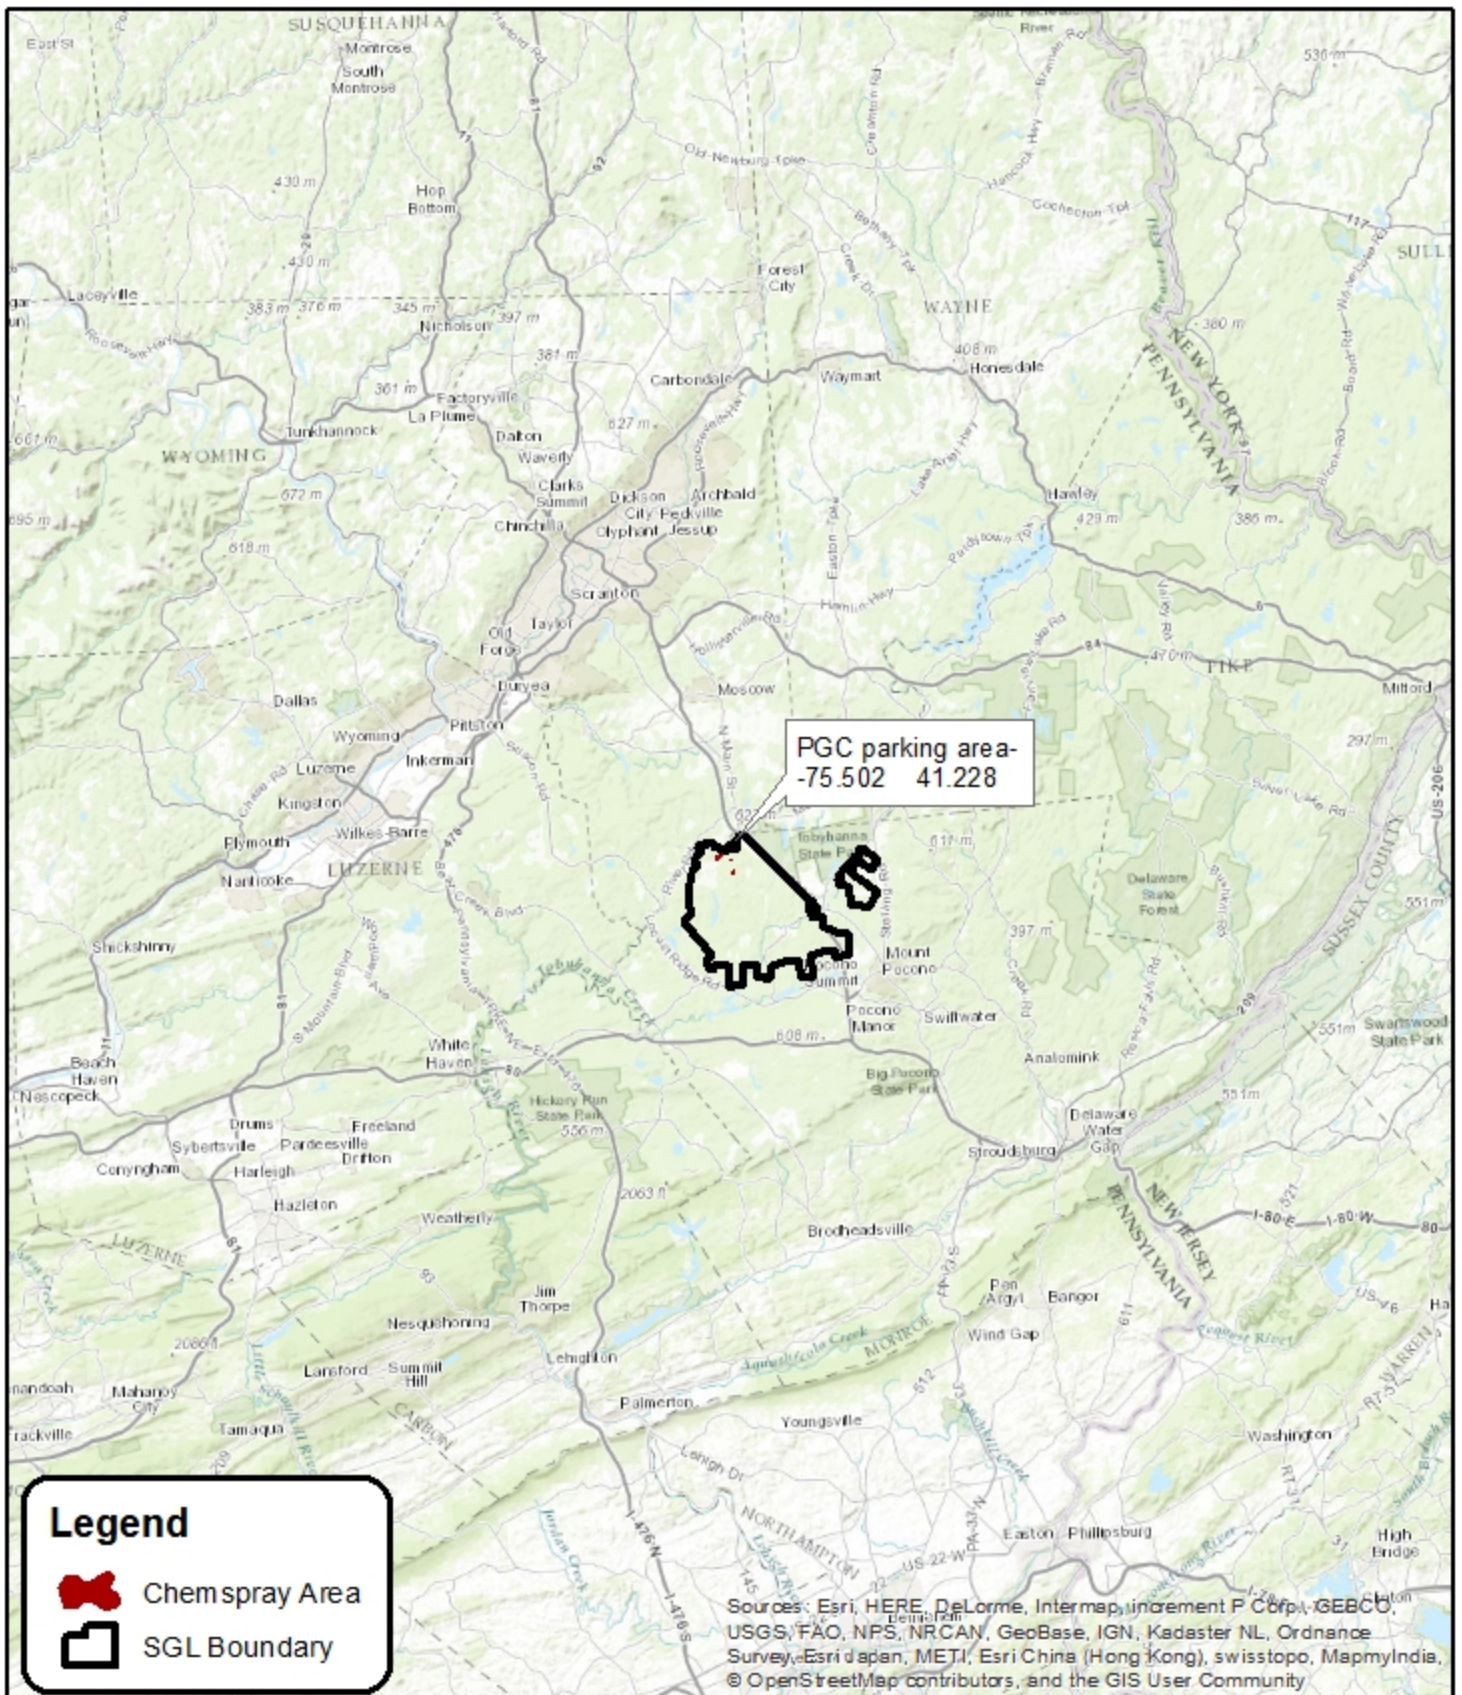

SGL 127
Monroe County
Coolbaugh Township

Wolf Run 3 Herbicide Location Map

Block 1 - 30 acres
Block 2 - 30 acres
Block 3 - 37 acres
Total treatment - 97 acres

0 5 10 20 30 40 Miles

SGL 127
Monroe County
Coolbaugh Township

Wolf Run 3 Herbicide Treatment Map

Block 1 - 30 acres
Block 2 - 30 acres
Block 3 - 37 acres
Total treatment - 97 acres

Legend

- PGC_Roads
- Chemspray Area
- SGL_Boundary

Ash Creek 2 Herbicide Location Map

Legend

- PGC Roads
- Chem spray Area
- SGL Boundary

0 660 1,320 2,640 3,960 5,280 Feet

SGL 127
Monroe County
Coolbaugh Township

Rauscher Run Herbicide Location Map

Block 1- 42 acres
Block 2- 10 acres
Block 3- 26 acres
Block 4- 24 acres
Total Treatment- 102 acres

SGL 127
Monroe County
Coolbaugh Township

Rauscher Run Herbicide Treatment Map

Block 1- 42 acres
Block 2- 10 acres
Block 3- 26 acres
Block 4- 24 acres
Total Treatment- 102 acres